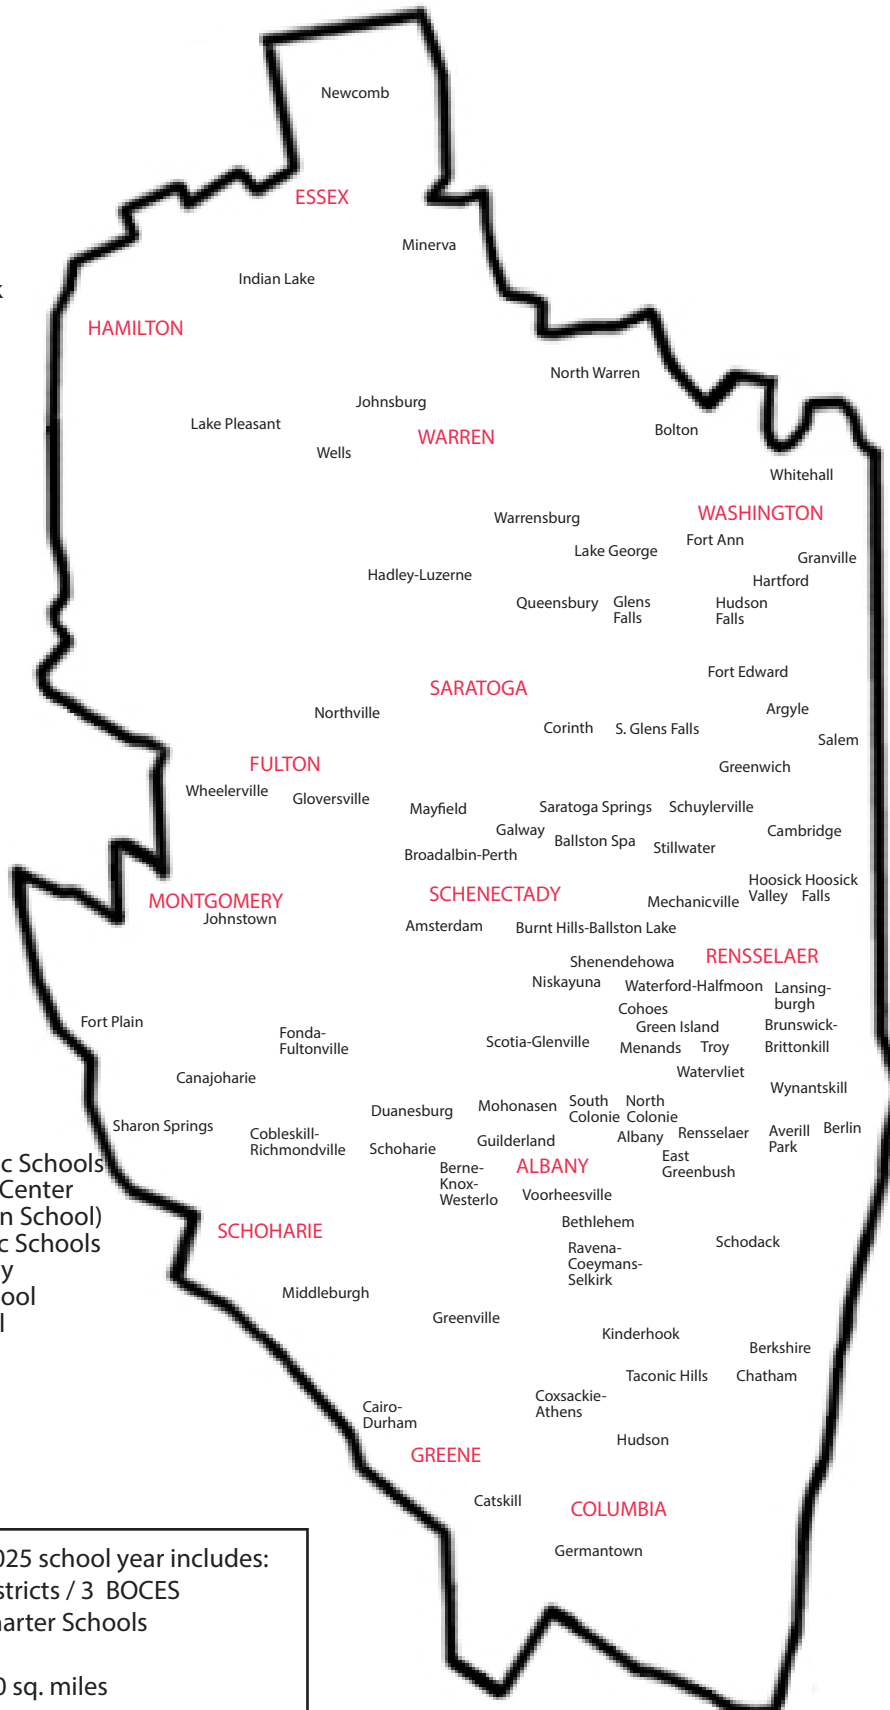

## ALBANY REGION

Albany  
 Berne-Knox-Westerlo  
 Bethlehem  
 Cohoes  
 Duaneburg  
 Green Island  
 Guilderland  
 Menands  
 Mohonasen  
 Niskayuna  
 North Colonie  
 Ravena-Coeymans-Selkirk  
 Scotia-Glenville  
 South Colonie  
 Voorheesville  
 Watervliet

## EASTERN REGION

Averill Park  
 Berkshire  
 Berlin  
 Brunswick (Brittonkill)  
 Cairo-Durham  
 Catskill  
 Chatham  
 Coxsackie-Athens  
 East Greenbush  
 Germantown  
 Greenville  
 Hoosick Valley  
 Hoosick Falls  
 Hudson  
 Ichabod Crane  
 Lansingburgh  
 Rensselaer  
 Schodack  
 Taconic Hills  
 Troy  
 Wynantskill

## NORTHERN REGION

Argyle  
 Bolton  
 Cambridge  
 Fort Ann  
 Fort Edward  
 Glens Falls  
 Granville  
 Greenwich  
 Hadley-Luzerne  
 Hartford  
 Hudson Falls  
 Indian Lake  
 Johnsbury  
 Lake George  
 Minerva  
 Newcomb  
 North Warren  
 Queensbury  
 Salem  
 Warrensburg  
 Whitehall

## WESTERN REGION

Amsterdam  
 Broadalbin-Perth  
 Canajoharie  
 Cobleskill-Richmondville  
 Fonda-Fultonville  
 Fort Plain  
 Gloversville  
 Greater Johnstown  
 Lake Pleasant  
 Mayfield  
 Middleburgh  
 Northville  
 Schoharie  
 Sharon Springs  
 Wells  
 Wheelerville